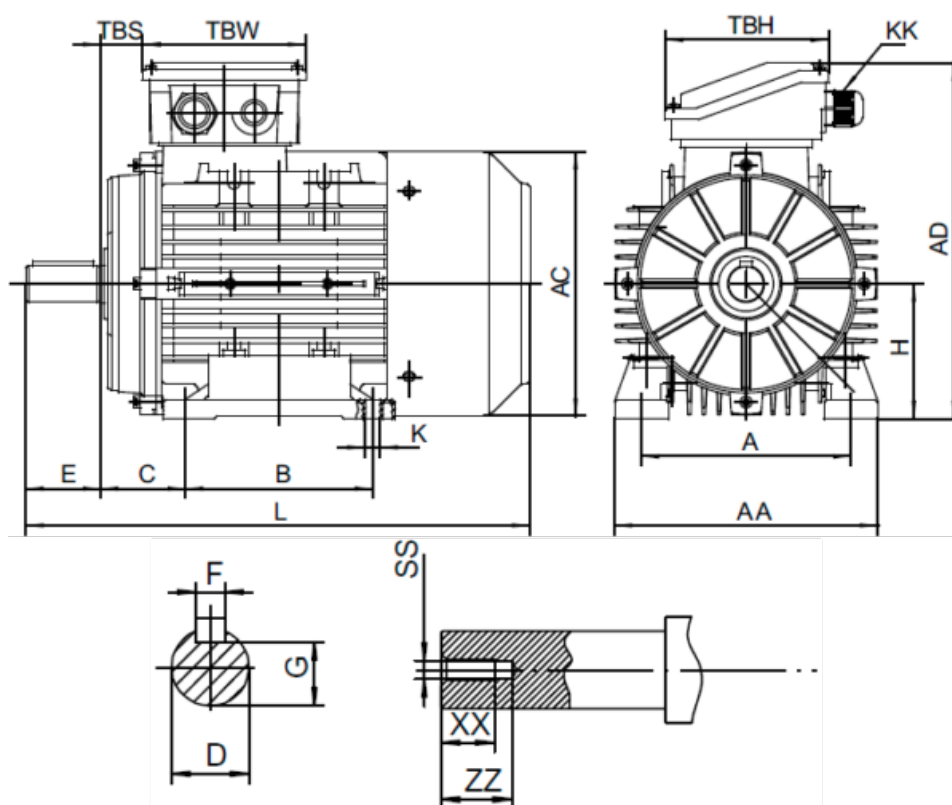

# Data Sheet

Article number: 25180150022201

Description: Kleedrive T3A 132M3-2 15.0kw 2800 rpm  
3x400/690V 50 HZ IP55 B3 Eff=91,9%

## Measures

A = 216	F = 10	TBW = 118
AA = 260	G = 33	XX = 28
AC = Ø261	H = 132	ZZ = 37
AD = 323	KK = -	
B = 178	L = 498	
C = 89	SS = M12	
D = Ø38	TBH = 118	
E = 80	TBS = 36.5	